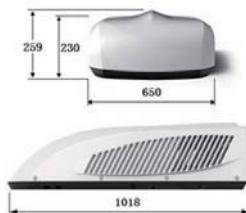

▶ Thinner than thinner design

The thinnest part for outdoor unit of Gree RV AC is only 230mm, which makes the appearance more harmonious and fashionable.

▶ New Integrated indoor unit appearance

The slimmest extended air dust and the thickness of complete unit is less than 50mm; With injection transmitting ring-type LED; Touch button and high-end injection transmitting dual-8 display