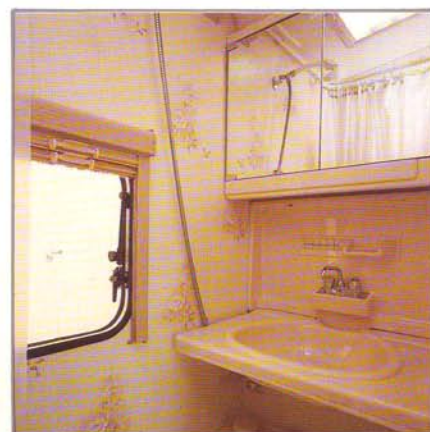

QUALITY SPECIFICATIONS

Tip-up sink & w.c.