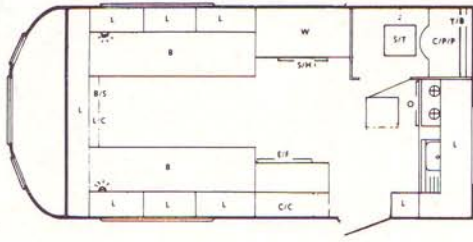

SPECIFICATIONS *contd.*

Key to diagrams
B Bed
B/S Bed Slats
C Cupboard
C/A/C Carousel Cupboard
C/C Cocktail Cabinet

L Locker
L/C Loose Cabinet
O Oven
S Shelf
S/H Space Heater

Nationwide
Caravanning
D/T Dressing Table
D/B Drop Down Bunk
E/F Electronic Fridge
T/B Tip-up Basin
V/U Vanity
W Wardrobe
W/A Wraparound

365/2