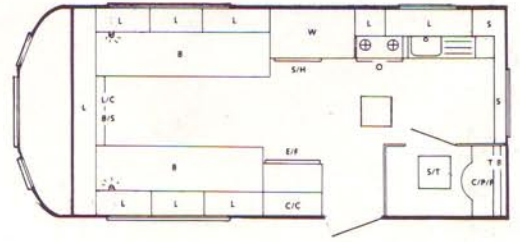

SPECIFICATIONS *contd.*

Key to diagrams
B Bed
B/S Bed Slats
C Cupboard
C/A/C Carousel Cupboard
C/C Cocktail Cabinet

L Locker
L/C Loose Cabinet
O Oven
S Shelf
S/H Space Heater

Nationwide
Caravanning
D/T Dressing Table
D/B Drop Down Bunk
E/F Electronic Fridge
T/B Tip-up Basin
V/U Vanity
W Wardrobe
W/A Wraparound

410/2

VANROYCE

VANROYCE LIMITED
UNIT 2 · BRADLEY HALL TRADING ESTATE
BRADLEY LANE · STANDISH · WN6 0XQ
TELEPHONE: (0257) 427485